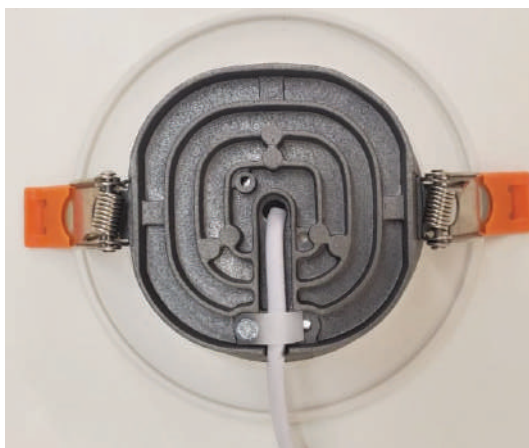

SMD DOWNLIGHT-

WATTAGE
12 Watt

INPUT VOLTAGE
220V AC, 50/60Hz

LUMENS
85 lumens per watt

CRI: 80
PF \geq 0.95

SIZE (DIA)
114mm

V CUTOUT SIZE
101mm

CCT
-Cool White (4000K)
-Warm White (3000K)