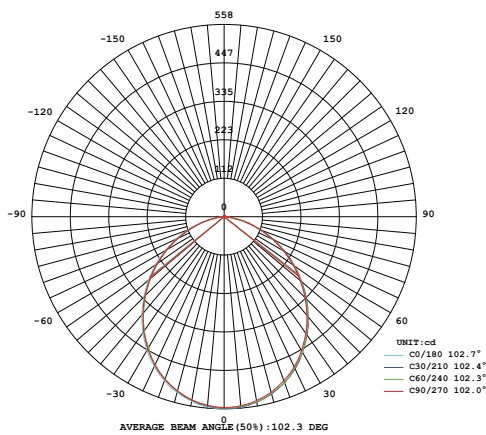

SMD DOWNLIGHT-

WATTAGE
12 Watt

INPUT VOLTAGE
220V AC, 50/60Hz

LUMENS
85 lumens per watt

CRI: 80
PF \geq 0.95

SIZE (DIA)
114mm

V CUTOUT SIZE
101mm

CCT
-Cool White (4000K)
-Warm White (3000K)

OHMS 12w SMD DOWNLIGHTER DATA SHEETS

IES REPORT

LAMP PHOTOMETRIC REPORT

AVERAGE AND CENTER E Figure