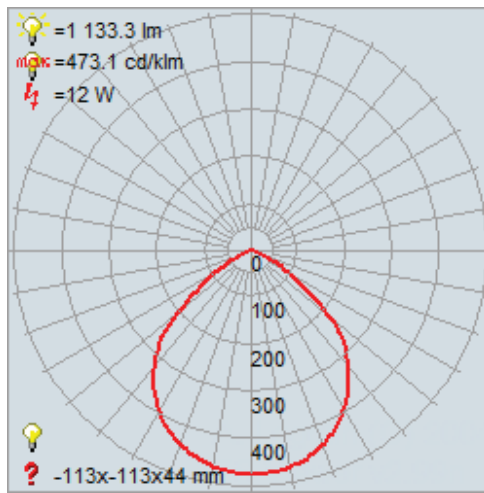

SMD DOWNLIGHT-

WATTAGE
12 Watt

INPUT VOLTAGE
220V AC, 50/60Hz

LUMENS
85 lumens per watt

CRI: 80
PF \geq 0.95

SIZE (DIA)
114mm

V CUTOUT SIZE
101mm

CCT
-Cool White (4000K)
-Warm White (3000K)

OHMS 12w SMD DOWNLIGHTER DATA SHEETS

IES REPORT

LAMP PHOTOMETRIC REPORT

AVERAGE AND CENTER E Figure