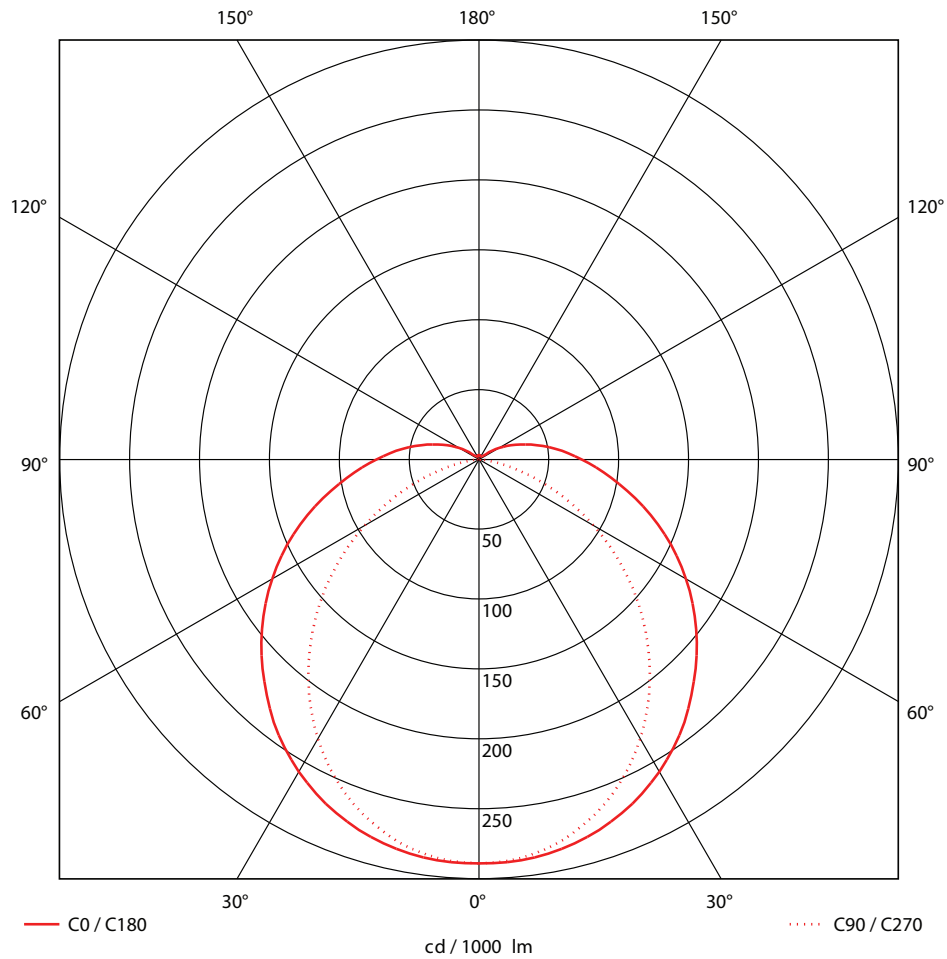

BATTEN FITTING

WATTAGE
15/18 Watt

INPUT VOLTAGE
220V AC, 50/60Hz

LUMENS
85 lumens per watt

CRI: 80
PF \geq 0.95

SIZE
609.6mm L
38.3mm W

CCT
-Cool White (4000K)
-Warm White (3000K)

OHMS 18w BATTEN FITTING DATA SHEETS

LAMP PHOTOMETRIC REPORT

MODEL: OHMS - 18W Apex Batten- WW

POWER: 18W

VOLTAGE: 220V

WORKING VOLTAGE: 220.4V

PF: 0.961

OHMS 18w BATTEN FITTING DATA SHEETS

LAMP PHOTOMETRIC REPORT