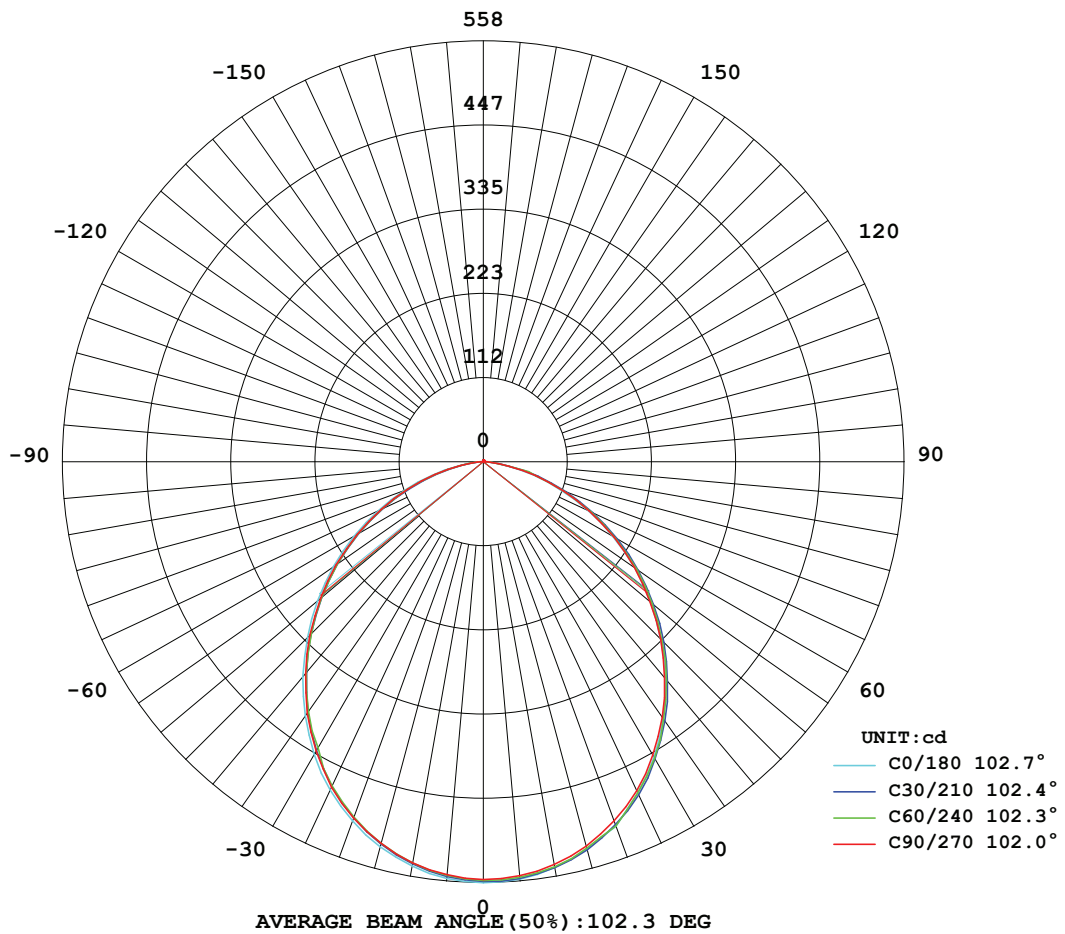

SMD DOWNLIGHTERS

WATTAGE
18 Watt

INPUT VOLTAGE
220V AC, 50/60Hz

LUMENS
85 lumens per watt

CRI: 80
PF \geq 0.95

SIZE (DIA)
177mm

V CUTOUT SIZE
165mm

CCT
-Cool White (4000K)
-Warm White (3000K)

OHMS 18w SMD DOWNLIGHTER DATA SHEETS

LAMP PHOTOMETRIC REPORT

MODEL: OHMS - 18W SMD - WW

POWER: 18W

VOLTAGE: 220V

WORKING VOLTAGE: 220.4V

TOTAL FLUX: 1394.4 lm

Efficiency: 101.56 lm/W

Test: U: 220.3V I: 0.064A P: 19.70W PF: 0.961

OHMS 18w SMD DOWNLIGHTER DATA SHEETS

IES REPORT