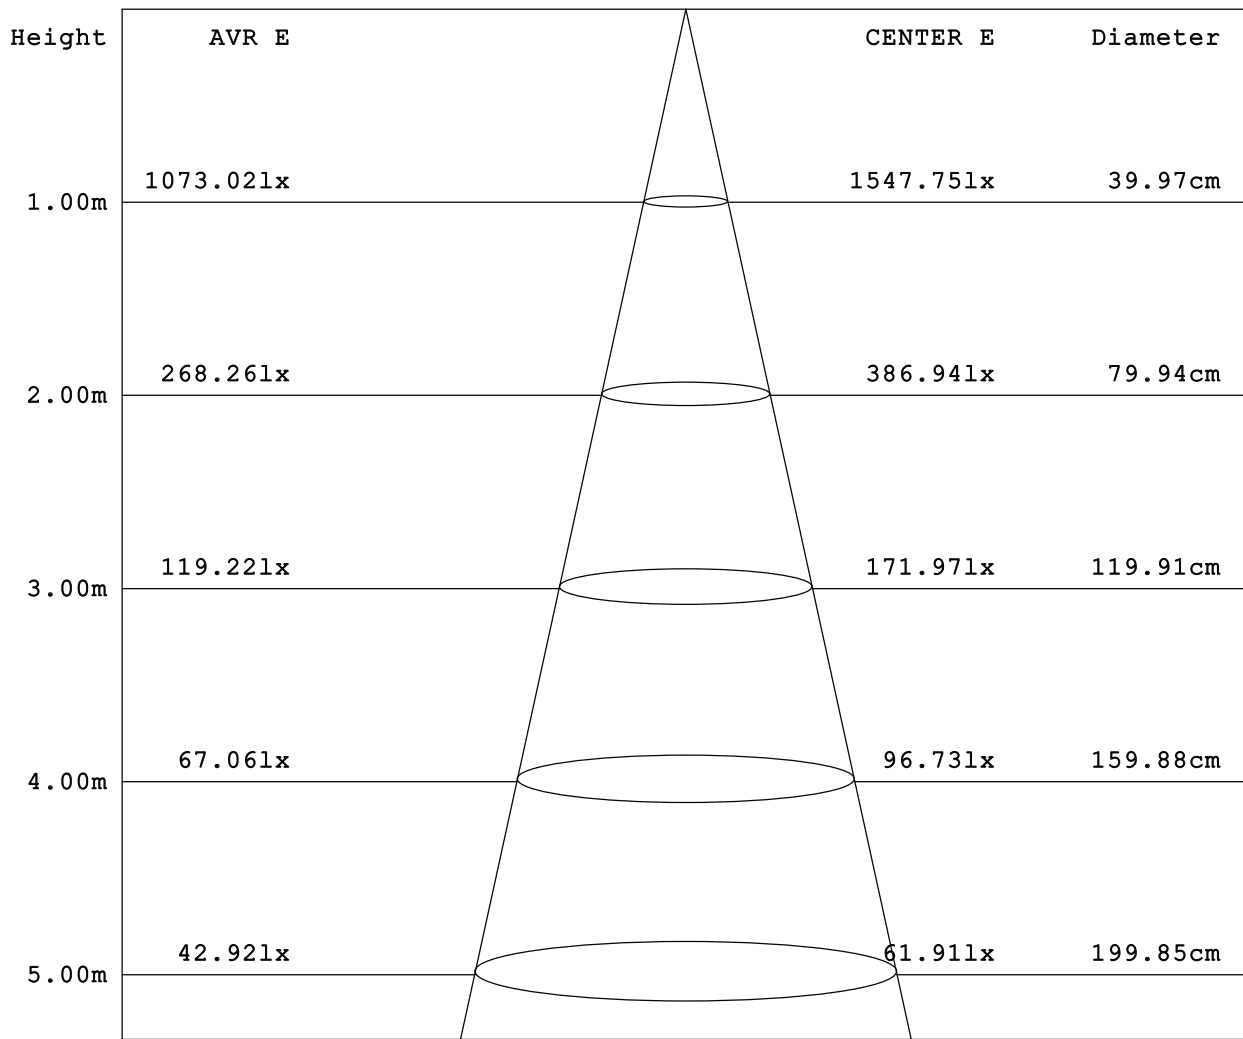

## LAMP PHOTOMETRIC REPORT

POWER: 5W

VOLTAGE: 220V

WORKING VOLTAGE: 220.6V

OHMS-3/5W COB-RDL

TOTAL FLUX: 353.42 lm

Efficiency: 68.759 lm/W

Test: U: 220.6V I: 0.046A P: 5.140W PF: 0.95

## AVERAGE AND CENTER E Figure

Angle: 22.6deg