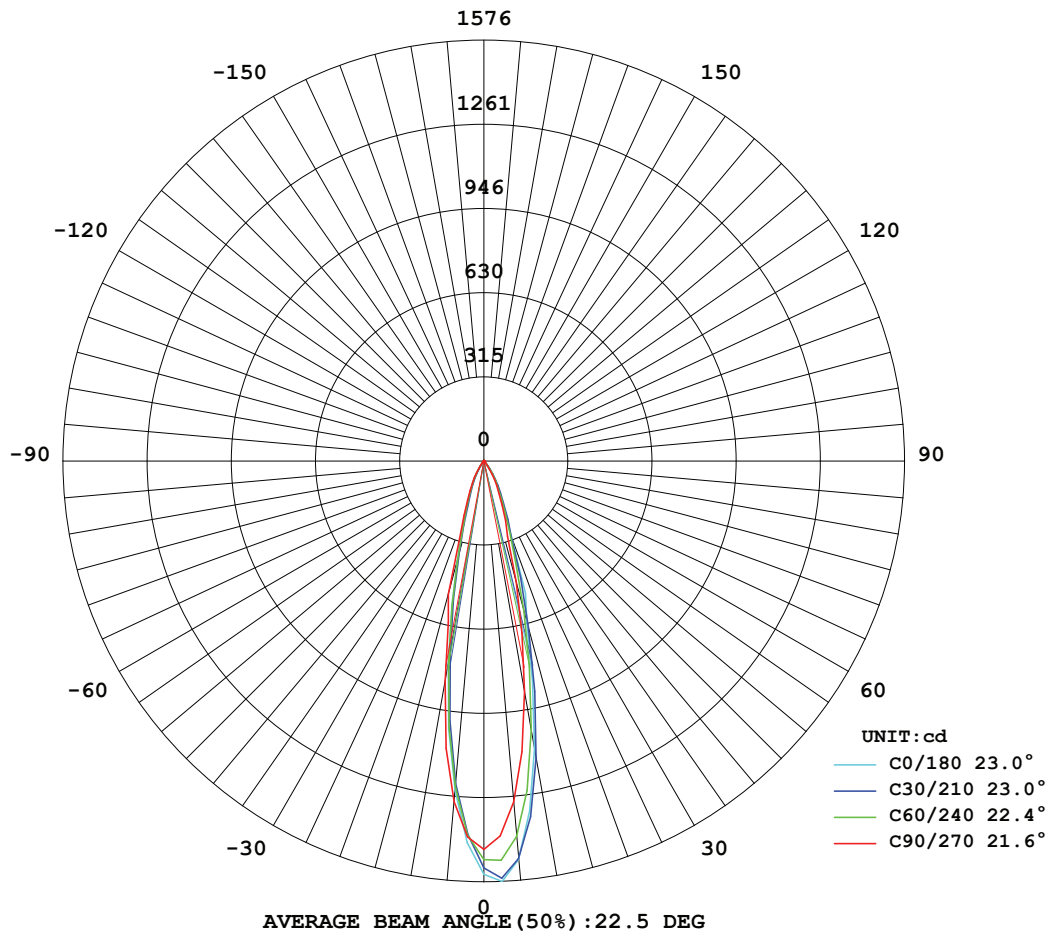

## LAMP PHOTOMETRIC REPORT

POWER: 5W

VOLTAGE: 220V

WORKING VOLTAGE: 220.6V

OHMS-3/5W COB-RDL

TOTAL FLUX: 353.42 lm

Efficiency: 68.759 lm/W

Test: U: 220.6V I: 0.046A P: 5.140W PF: 0.95

## AVERAGE AND CENTER E Figure

Angle: 22.6deg