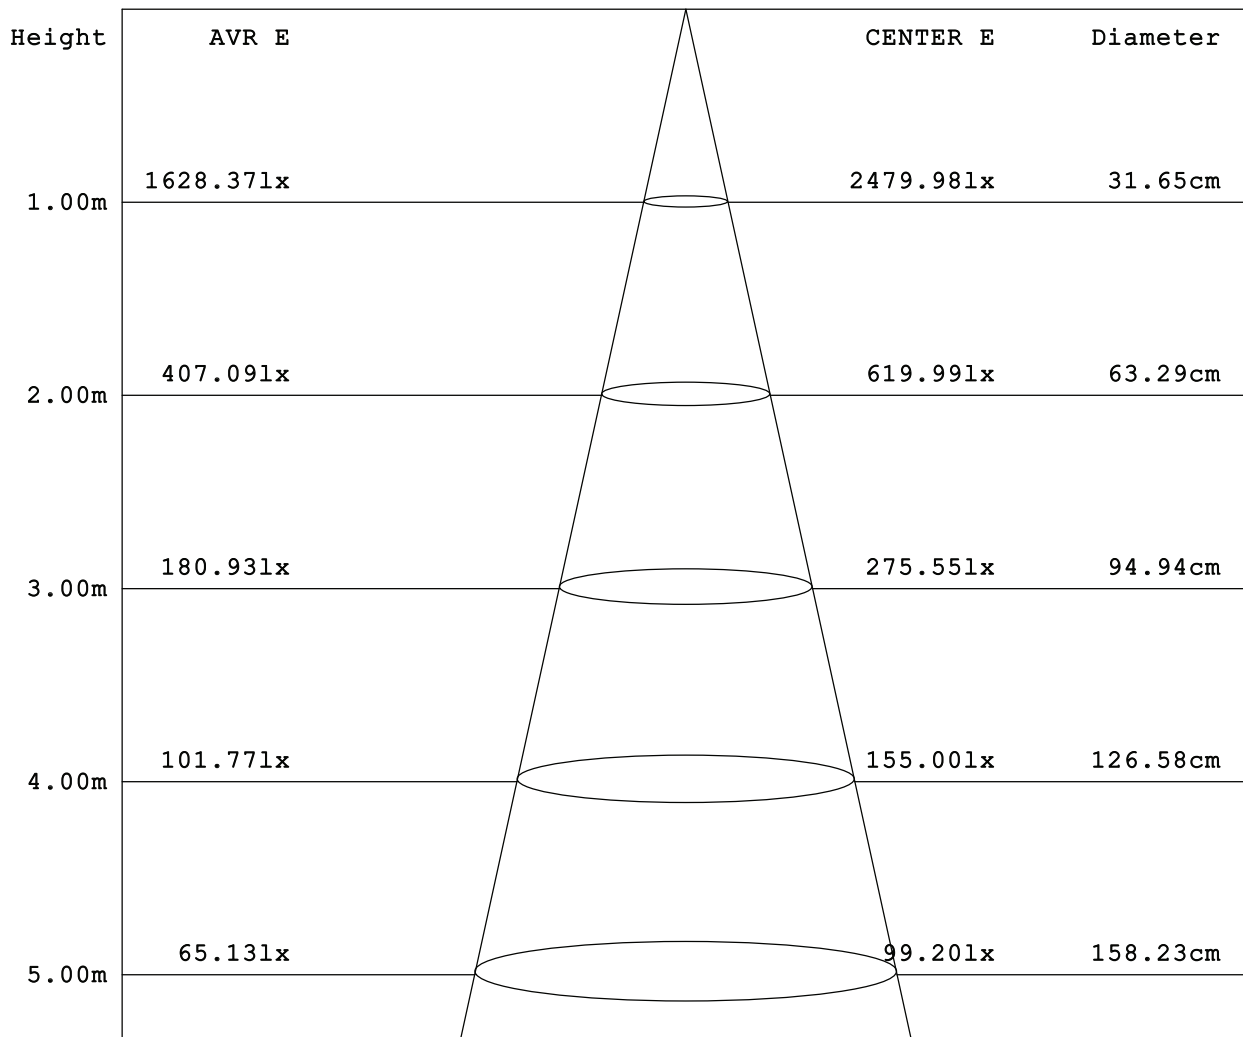

# COB DOWNLIGHTERS

WATTAGE  
8 Watt

INPUT VOLTAGE  
220V AC, 50/60Hz

LUMENS  
80-90 L/W (approx)

CRI: 80

SIZE (DIA)  
3" Inches

POP CUTOUT SIZE  
2.6" Inches

CCT  
-Cool White (6500K)  
-Day Light (4500K)  
-Warm White (3000K)

## LAMP PHOTOMETRIC REPORT

POWER: 8W

VOLTAGE: 220V

WORKING VOLTAGE: 220.2V

OHMS-COB-RDL-8W

TOTAL FLUX: 622.15 lm

Efficiency: 78.554 lm/W

Test: U: 220.1V I: 0.070A P: 7.920W PF: 0.95

## AVERAGE AND CENTER E Figure

Angle:18.0deg