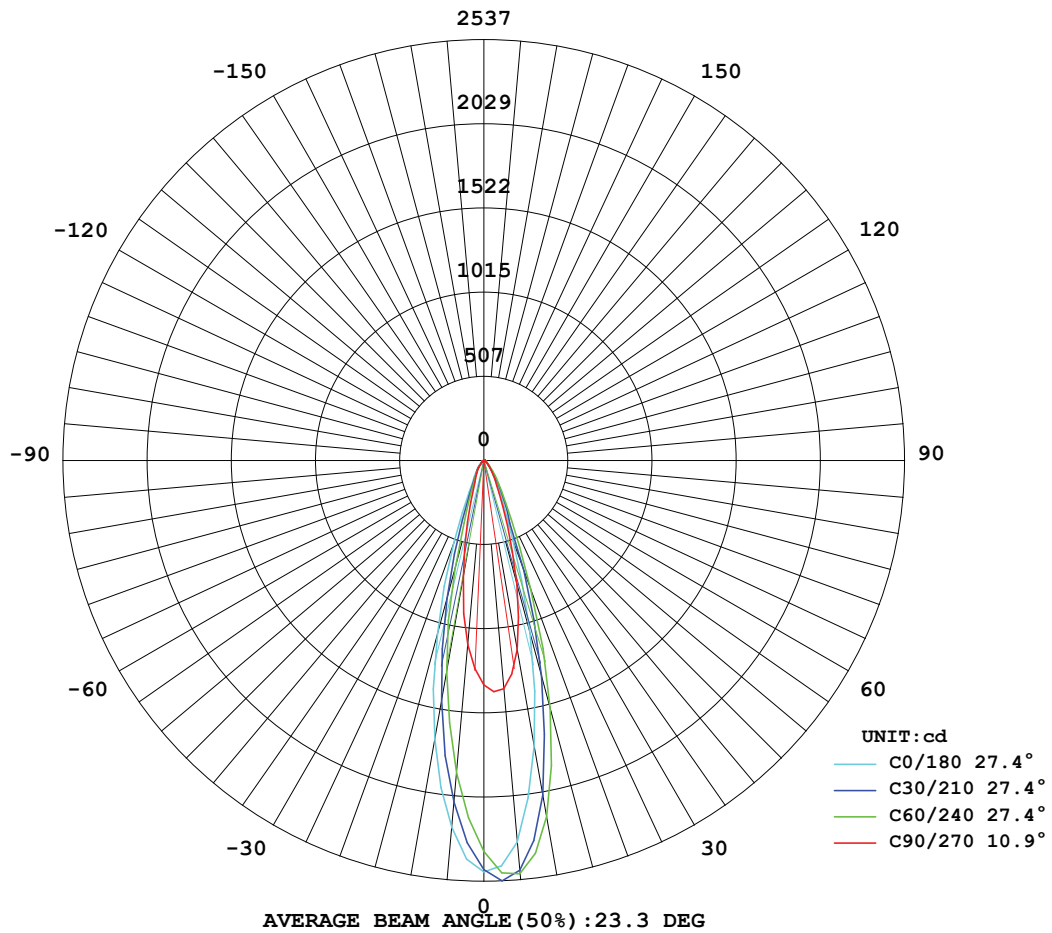

# COB DOWNLIGHTERS

WATTAGE  
8 Watt

INPUT VOLTAGE  
220V AC, 50/60Hz

LUMENS  
80-90 L/W (approx)

CRI: 80

SIZE (DIA)  
3" Inches

POP CUTOUT SIZE  
2.6" Inches

CCT  
-Cool White (6500K)  
-Day Light (4500K)  
-Warm White (3000K)

## LAMP PHOTOMETRIC REPORT

POWER: 8W

VOLTAGE: 220V

WORKING VOLTAGE: 220.2V

OHMS-COB-RDL-8W

TOTAL FLUX: 622.15 lm

Efficiency: 78.554 lm/W

Test: U: 220.1V I: 0.070A P: 7.920W PF: 0.95

## AVERAGE AND CENTER E Figure

Angle:18.0deg