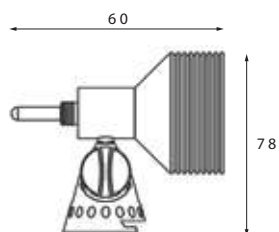

4 W

8 W

12 W

18-24 W

G L B R A S S S P I K E

MATERIAL:	CAST BRASS
FINISH:	NICKEL PLATED
VOLTAGE:	12V AC/DC
POWER USAGE:	4W/8W/12W/24W
IP RATING:	IP68
BEAM ANGLE:	30 DEGREES
WARRANTY:	3 - 5 YEARS
AVERAGE LIFE:	50,000 HOURS
LIGHT SOURCE:	3/4/9 CREE LEDS
INSTALLATION:	ABOVE GROUND AND SUBMERSIBLE