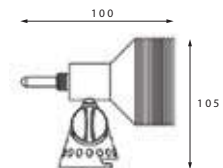

Ponds

Fountains

Each light can be fitted with a Submersible,
surface mounting base.

12 W

18-24 W

OHMS TOP POST LIGHT

Data of LED Post Top Light

Basic Parameter