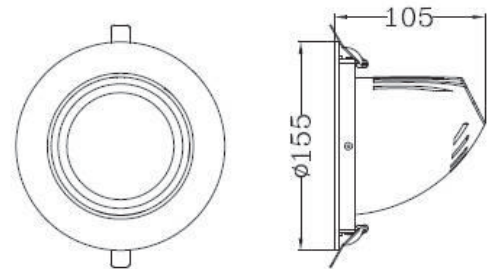

Recommended Application

Architectural feature lighting, Wall washing, General lighting, Picture / Sculpture lighting.

Specification

- Model No: : OHMS-DL05R-11-0520
- Power : 20 watts
- LED Source : CREE COB 1512
- Input Voltage : AC 220 – 240V
- Beam Angle : R:40° 60° / S:24°
- CCT : 3000K
- CRI : Ra≥80 / Ra≥90
- Power Factor : 0.9
- Size : 155mm*105mm
- Cut out : 145-150mm