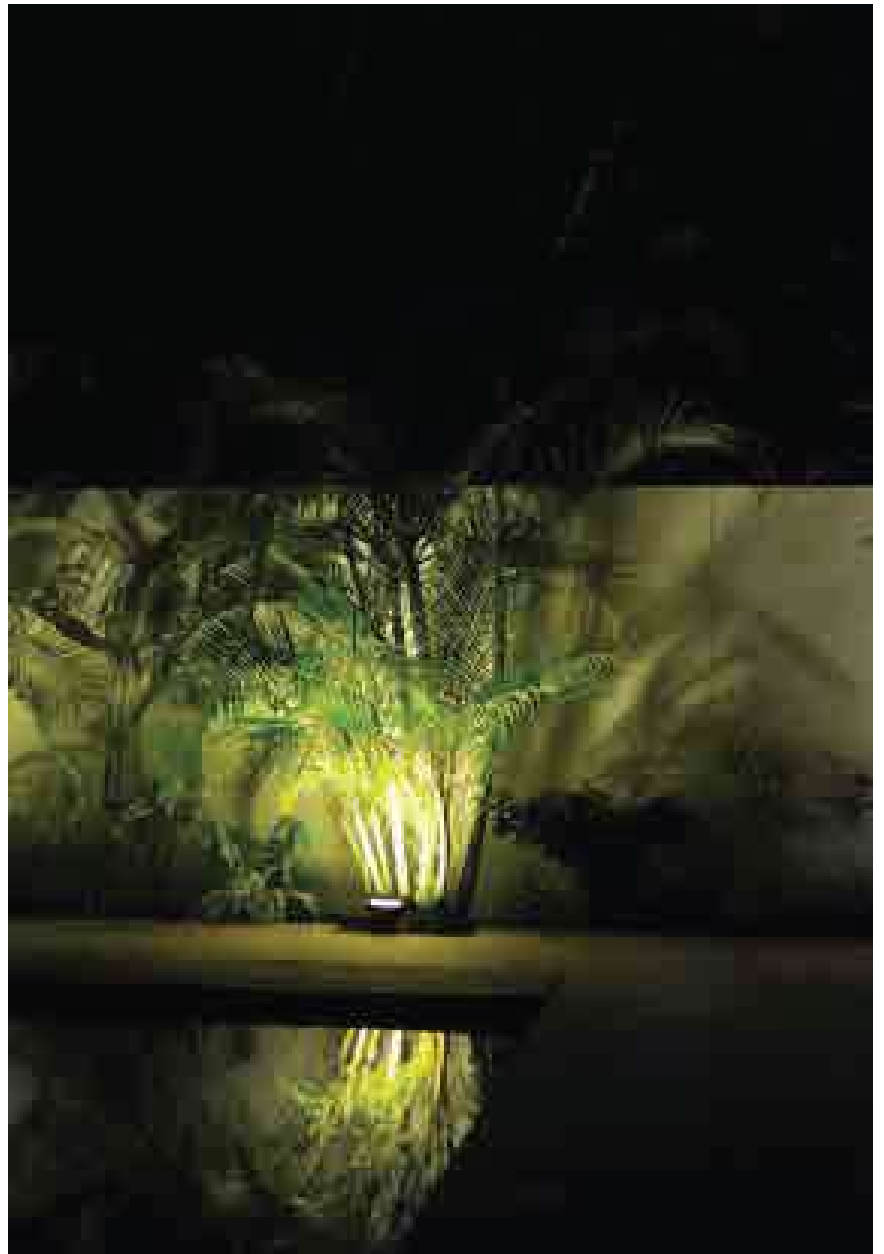

OHMS TEKA

Designed for outdoor application, OHMS® TEKA features IP66 protection with rust-free finishing for a spike-mounted solution. OHMS® TEKA is an integrated LED spike-mounted luminaire with a built-in driver, it is perfect to replace conventional spike-mounted luminaires.

OHMS® TEKA offers a flexible 180° tilt angle for directional lighting. It is made of an extra lightweight and durable polycarbonate material, offering visual comfort with minimal glare.

Features

- Integrated LED with built-in driver which facilitates easy installation and maintenance
- Flexible tilt angle of 180° for directional lighting
- Offers visual comfort with minimal glare
- With IP66 protection, perfect for outdoor application
- Glare shield and spike are available for different applications
- Made with extra light-weight and durable polycarbonate material
- Rust-free finish

Applications

- Gardens
- Driveways
- Small lanes