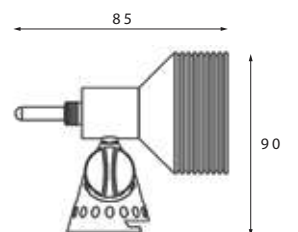

4 W

8 W

12 W

18-24 W

G L B R A S S S P I K E

MATERIAL:	CAST BRASS
FINISH:	NICKEL PLATED
VOLTAGE:	12V AC/DC
POWER USAGE:	4W/8W/12W/24W
IP RATING:	IP68
BEAM ANGLE:	30 DEGREES
WARRANTY:	3 - 5 YEARS
AVERAGE LIFE:	50,000 HOURS
LIGHT SOURCE:	3/4/9 CREE LEDS
INSTALLATION:	ABOVE GROUND AND SUBMERSIBLE