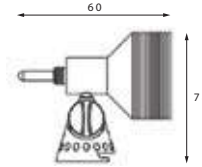

OHMS SUBMERSIBLE LIGHTS

4 W

OHMS GL-Series Landscape LED
‘Submersible Lights’ offers a broad spectrum
of lights from medium to high intensity.
The GL series is a low voltage (12 Volt), safe
system for outdoor application.

These lights are used in:

Ponds

Fountains

Each light can be fitted with a Submersible,
surface mounting base.