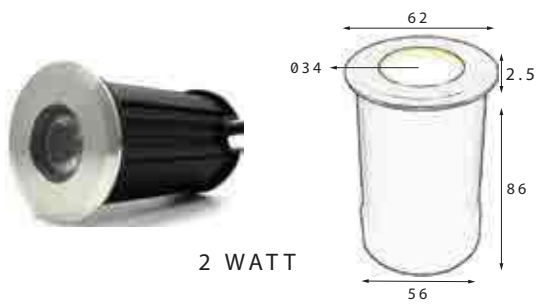

4 W

8 W

12 W

18-24 W

G L B R A S S S P I K E

MATERIAL:	CAST BRASS
FINISH:	NICKEL PLATED
VOLTAGE:	12V AC/DC
POWER USAGE:	4W/8W/12W/24W
IP RATING:	IP68
BEAM ANGLE:	30 DEGREES
WARRANTY:	3 - 5 YEARS
AVERAGE LIFE:	50,000 HOURS
LIGHT SOURCE:	3/4/9 CREE LEDS
INSTALLATION:	ABOVE GROUND AND SUBMERSIBLE

5

GL 5 W S P I K E

MATERIAL:	PVC
FINISH:	BLACK
VOLTAGE:	12V AC/DC
POWER USAGE:	5W
IP RATING:	IP65
BEAM ANGLE:	30 DEGREES
WARRANTY:	3 - 5 YEARS
AVERAGE LIFE:	50,000 HOURS
LIGHT SOURCE:	3 CREE LEDS
INSTALLATION:	ABOVE GROUND

G L B O L L A R D S P I K E

MATERIAL:	ALUMINIUM
FINISH:	BLACK
VOLTAGE:	12V AC/DC
POWER USAGE:	4W
IP RATING:	IP65
BEAM ANGLE:	360 DEGREES
WARRANTY:	3 - 5 YEARS
AVERAGE LIFE:	50,000 HOURS
LIGHT SOURCE:	3 CREE LEDS
INSTALLATION:	ABOVE GROUND

7

0.3 WATT

G L I N G R O U N D

MATERIAL:	STAINLESS STEEL-
FINISH:	STAINLESS STEEL
VOLTAGE:	12V AC/DC
POWER USAGE:	4W/8W/12W/24W
IP RATING:	IP68
BEAM ANGLE:	120/40/30 DEGREES
WARRANTY:	3 - 5 YEARS
AVERAGE LIFE:	50,000 HOURS
LIGHT SOURCE:	1/3/4 CREE LEDS
INSTALLATION:	ABOVE GROUND AND SUBMERSIBLE