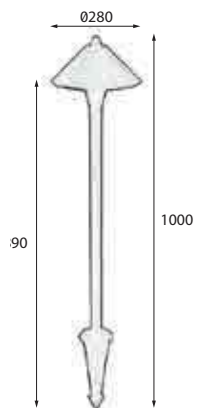

4 W

8 W

12 W

18-24 W

G L B R A S S S P I K E

MATERIAL:	CAST BRASS
FINISH:	NICKEL PLATED
VOLTAGE:	12V AC/DC
POWER USAGE:	4W/8W/12W/24W
IP RATING:	IP68
BEAM ANGLE:	30 DEGREES
WARRANTY:	3 - 5 YEARS
AVERAGE LIFE:	50,000 HOURS
LIGHT SOURCE:	3/4/9 CREE LEDS
INSTALLATION:	ABOVE GROUND AND SUBMERSIBLE

5

GL 5 W S P I K E

MATERIAL:	PVC
FINISH:	BLACK
VOLTAGE:	12V AC/DC
POWER USAGE:	5W
IP RATING:	IP65
BEAM ANGLE:	30 DEGREES
WARRANTY:	3 - 5 YEARS
AVERAGE LIFE:	50,000 HOURS
LIGHT SOURCE:	3 CREE LEDS
INSTALLATION:	ABOVE GROUND

G L B O L L A R D S P I K E

MATERIAL:	ALUMINIUM
FINISH:	BLACK
VOLTAGE:	12V AC/DC
POWER USAGE:	4W
IP RATING:	IP65
BEAM ANGLE:	360 DEGREES
WARRANTY:	3 - 5 YEARS
AVERAGE LIFE:	50,000 HOURS
LIGHT SOURCE:	3 CREE LEDS
INSTALLATION:	ABOVE GROUND