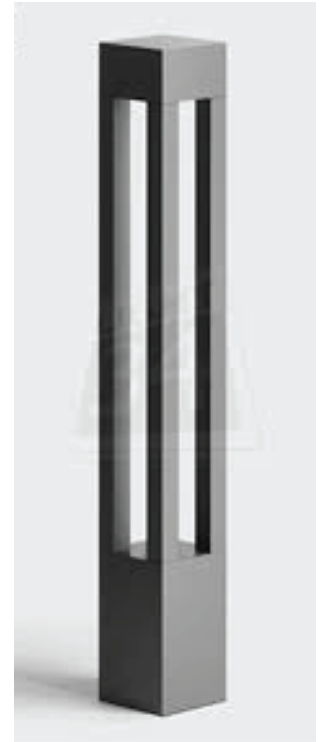

OHMS DOWNLIGHT BOLLARDS

Data of LED Bollards Light

Basic Parameter

Wattage	9W
Input Voltage	AC100-240V
Color Temperature	3000K or 4000K or 6000k
Color Accuracy	>Ra70 >Ra80

LED Characteristics

LEDs:

Long-life, high-efficiency, surface mount LEDs

Lifespan:

50,000-hour LED lifespan based on LM-80 results

Color Consistency:

5-step binning to achieve consistent fixture-to-fixture color

Color Stability:

LED color temperature is warranted to shift no more than 200K in CCT

Electrical

Driver: Constant Current, Class2, 220-240V, 50/60 Hz, 4kV Surge Protection, 700mA

THD: 15 at 230V

Power Factor: 0.95 at 230V

Application

Paths, Driveways, Landscaping, and Gardens