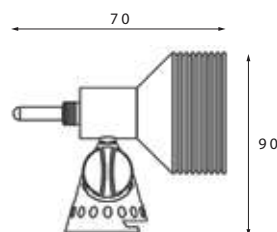

4 W

8 W

12 W

18-24 W

G L B R A S S S P I K E

MATERIAL:	CAST BRASS
FINISH:	NICKEL PLATED
VOLTAGE:	12V AC/DC
POWER USAGE:	4W/8W/12W/24W
IP RATING:	IP68
BEAM ANGLE:	30 DEGREES
WARRANTY:	3 - 5 YEARS
AVERAGE LIFE:	50,000 HOURS
LIGHT SOURCE:	3/4/9 CREE LEDS
INSTALLATION:	ABOVE GROUND AND SUBMERSIBLE