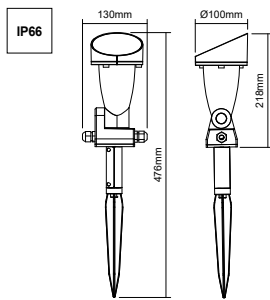

OHMS TEKA

Designed for outdoor application, OHMS® TEKA features IP66 protection with rust-free finishing for a spike-mounted solution. OHMS® TEKA is an integrated LED spike-mounted luminaire with a built-in driver, it is perfect to replace conventional spike-mounted luminaires.

OHMS® TEKA offers a flexible 180° tilt angle for directional lighting. It is made of an extra lightweight and durable polycarbonate material, offering visual comfort with minimal glare.

Features

- Integrated LED with built-in driver which facilitates easy installation and maintenance
- Flexible tilt angle of 180° for directional lighting
- Offers visual comfort with minimal glare
- With IP66 protection, perfect for outdoor application
- Glare shield and spike are available for different applications
- Made with extra light-weight and durable polycarbonate material
- Rust-free finish

Applications

- Gardens
- Driveways
- Small lanes