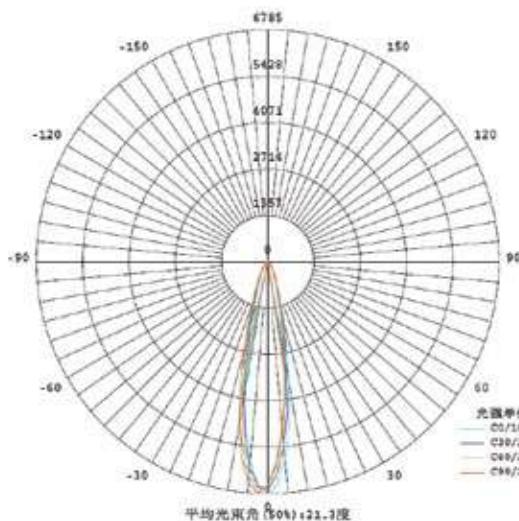

Recommended Application

Architectural feature lighting, Wall washing, General lighting, Picture / Sculpture lighting.

Specification

- Model No: : OHMS-DL05R-11-0520
- Power : 20 watts
- LED Source : CREE COB 1512
- Input Voltage : AC 220 – 240V
- Beam Angle : R:40° 60° / S:24°
- CCT : 3000K
- CRI : Ra≥80 / Ra≥90
- Power Factor : 0.9
- Size : 155mm*105mm
- Cut out : 145-150mm