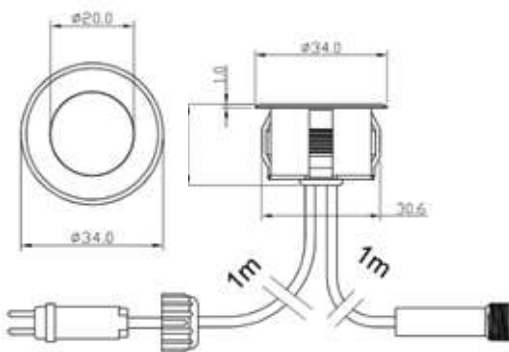

G L B O L L A R D S P I K E

MATERIAL:	ALUMINIUM
FINISH:	BLACK
VOLTAGE:	12V AC/DC
POWER USAGE:	4W
IP RATING:	IP65
BEAM ANGLE:	360 DEGREES
WARRANTY:	3 - 5 YEARS
AVERAGE LIFE:	50,000 HOURS
LIGHT SOURCE:	3 CREE LEDS
INSTALLATION:	ABOVE GROUND

7

0.3 WATT

G L I N G R O U N D

MATERIAL:	STAINLESS STEEL-
FINISH:	STAINLESS STEEL
VOLTAGE:	12V AC/DC
POWER USAGE:	4W/8W/12W/24W
IP RATING:	IP68
BEAM ANGLE:	120/40/30 DEGREES
WARRANTY:	3 - 5 YEARS
AVERAGE LIFE:	50,000 HOURS
LIGHT SOURCE:	1/3/4 CREE LEDS
INSTALLATION:	ABOVE GROUND AND SUBMERSIBLE