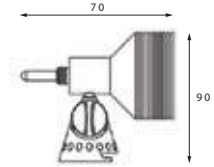

OHMS SUBMERSIBLE LIGHTS

8 W

OHMS GL-Series Landscape LED
‘Submersible Lights’ offers a broad spectrum
of lights from medium to high intensity.
The GL series is a low voltage (12 Volt), safe
system for outdoor application.

These lights are used in:

Ponds

Fountains

Each light can be fitted with a Submersible,
surface mounting base.