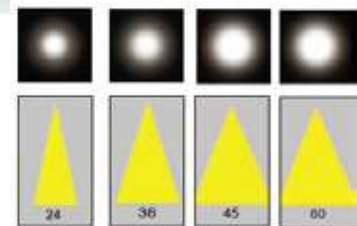

Recommended Application

Architectural feature lighting, Wall washing, General lighting, Picture / Sculpture lighting.

Specification

- Model No: : OHMS-DL05R-11-0520
- Power : 20 watts
- LED Source : CREE COB 1512
- Input Voltage : AC 220 – 240V
- Beam Angle : R:40° 60° / S:24°
- CCT : 3000K
- CRI : Ra≥80 / Ra≥90
- Power Factor : 0.9
- Size : 155mm*105mm
- Cut out : 145-150mm