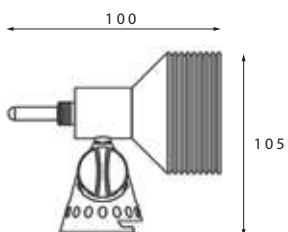

4 W

8 W

12 W

18-24 W

G L B R A S S S P I K E

MATERIAL:	CAST BRASS
FINISH:	NICKEL PLATED
VOLTAGE:	12V AC/DC
POWER USAGE:	4W/8W/12W/24W
IP RATING:	IP68
BEAM ANGLE:	30 DEGREES
WARRANTY:	3 - 5 YEARS
AVERAGE LIFE:	50,000 HOURS
LIGHT SOURCE:	3/4/9 CREE LEDS
INSTALLATION:	ABOVE GROUND AND SUBMERSIBLE

5

GL 5 W S P I K E

MATERIAL:	PVC
FINISH:	BLACK
VOLTAGE:	12V AC/DC
POWER USAGE:	5W
IP RATING:	IP65
BEAM ANGLE:	30 DEGREES
WARRANTY:	3 - 5 YEARS
AVERAGE LIFE:	50,000 HOURS
LIGHT SOURCE:	3 CREE LEDS
INSTALLATION:	ABOVE GROUND