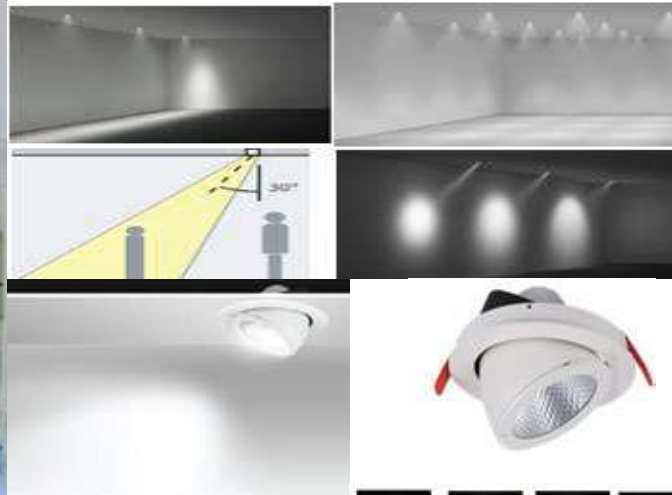

Adjustable 20 watts LED Down Light