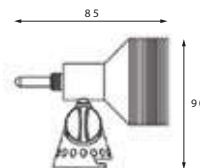

Ponds

Fountains

Each light can be fitted with a Submersible,
surface mounting base.

12 W

18-24 W

OHMS TOP POST LIGHT

Data of LED Post Top Light

Basic Parameter