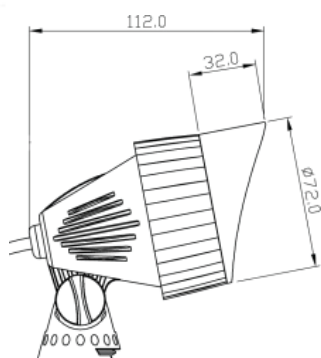

4 W

8 W

12 W

18-24 W

G L B R A S S S P I K E

MATERIAL:	CAST BRASS
FINISH:	NICKEL PLATED
VOLTAGE:	12V AC/DC
POWER USAGE:	4W/8W/12W/24W
IP RATING:	IP68
BEAM ANGLE:	30 DEGREES
WARRANTY:	3 - 5 YEARS
AVERAGE LIFE:	50,000 HOURS
LIGHT SOURCE:	3/4/9 CREE LEDS
INSTALLATION:	ABOVE GROUND AND SUBMERSIBLE

5

GL 5 W S P I K E

MATERIAL:	PVC
FINISH:	BLACK
VOLTAGE:	12V AC/DC
POWER USAGE:	5W
IP RATING:	IP65
BEAM ANGLE:	30 DEGREES
WARRANTY:	3 - 5 YEARS
AVERAGE LIFE:	50,000 HOURS
LIGHT SOURCE:	3 CREE LEDS
INSTALLATION:	ABOVE GROUND