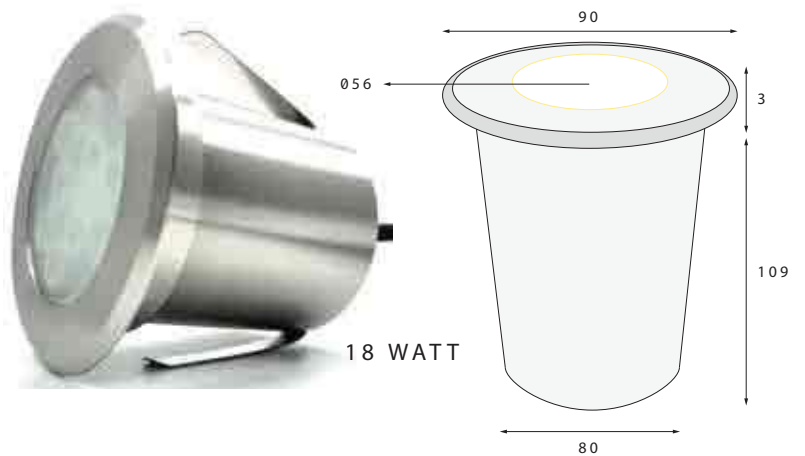

4 W

8 W

12 W

18-24 W

G L B R A S S S P I K E

MATERIAL:	CAST BRASS
FINISH:	NICKEL PLATED
VOLTAGE:	12V AC/DC
POWER USAGE:	4W/8W/12W/24W
IP RATING:	IP68
BEAM ANGLE:	30 DEGREES
WARRANTY:	3 - 5 YEARS
AVERAGE LIFE:	50,000 HOURS
LIGHT SOURCE:	3/4/9 CREE LEDS
INSTALLATION:	ABOVE GROUND AND SUBMERSIBLE

5

GL 5 W S P I K E

MATERIAL:	PVC
FINISH:	BLACK
VOLTAGE:	12V AC/DC
POWER USAGE:	5W
IP RATING:	IP65
BEAM ANGLE:	30 DEGREES
WARRANTY:	3 - 5 YEARS
AVERAGE LIFE:	50,000 HOURS
LIGHT SOURCE:	3 CREE LEDS
INSTALLATION:	ABOVE GROUND

G L B O L L A R D S P I K E

MATERIAL:	ALUMINIUM
FINISH:	BLACK
VOLTAGE:	12V AC/DC
POWER USAGE:	4W
IP RATING:	IP65
BEAM ANGLE:	360 DEGREES
WARRANTY:	3 - 5 YEARS
AVERAGE LIFE:	50,000 HOURS
LIGHT SOURCE:	3 CREE LEDS
INSTALLATION:	ABOVE GROUND

7

0.3 WATT

G L I N G R O U N D

MATERIAL:	STAINLESS STEEL-
FINISH:	STAINLESS STEEL
VOLTAGE:	12V AC/DC
POWER USAGE:	4W/8W/12W/24W
IP RATING:	IP68
BEAM ANGLE:	120/40/30 DEGREES
WARRANTY:	3 - 5 YEARS
AVERAGE LIFE:	50,000 HOURS
LIGHT SOURCE:	1/3/4 CREE LEDS
INSTALLATION:	ABOVE GROUND AND SUBMERSIBLE