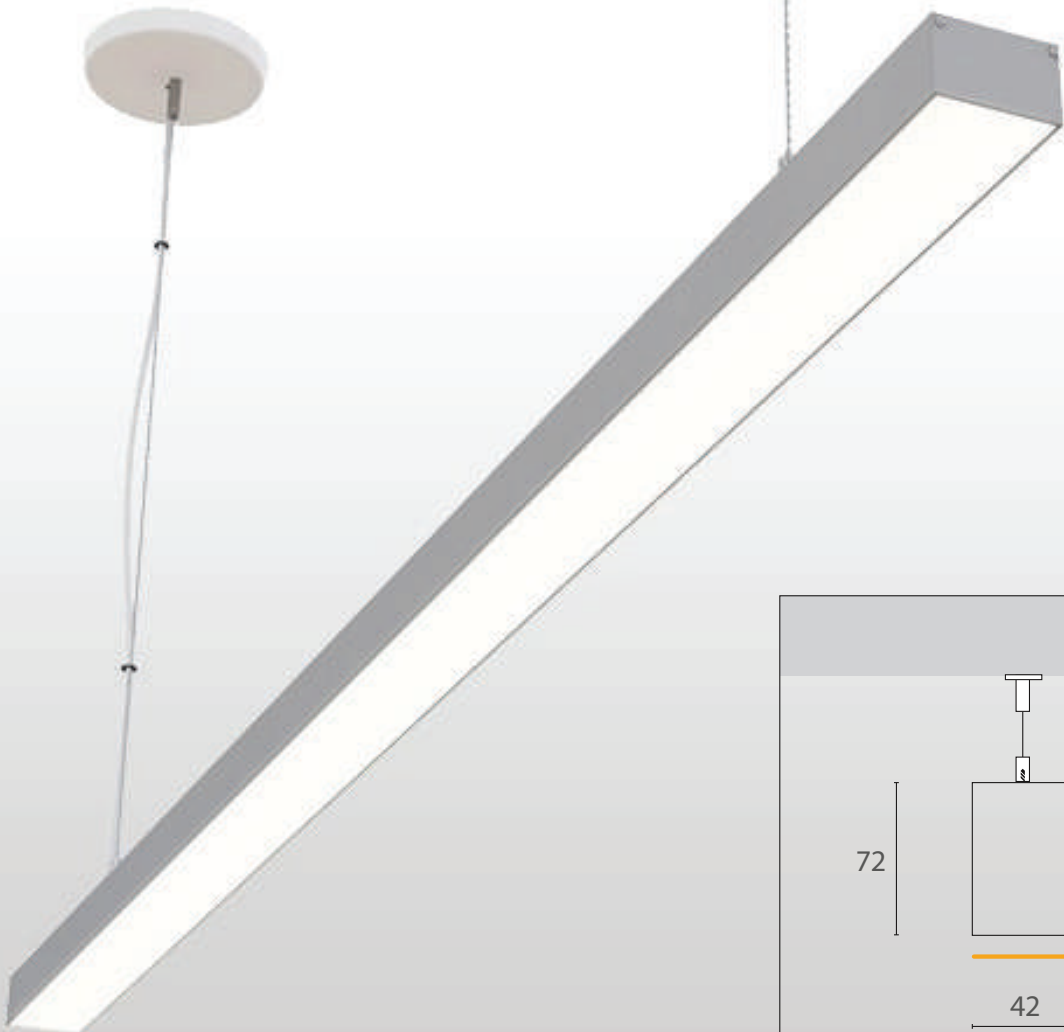

LINEAR LIGHTS

SIZE
1180mm L
72mm H
42mm W
PF \geq 0.95

CRI:80
CCT
-Cool White (4000K)
-Warm White(3000K)

POWER
16 W – 32 W

LUMINOUS FLUX
90 Lumens per watt