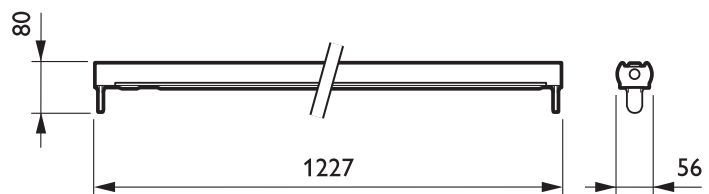

TWIN BATTEN FITTING LIGHTS

WATTAGE
2 x 14/16 w

INPUT VOLTAGE
220V AC, 50/60Hz

LUMENS
90-100 lumens per
watt (approx)
PF \geq 0.95

SIZE
1227mm L
56mm H

CCT
-Cool White (4000K)
-Day Light (6500K)
-WarmWhite(3000K)