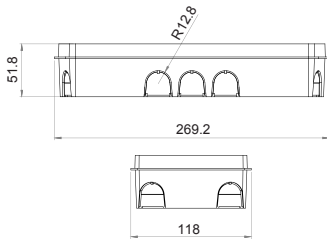

SafeLite Concrete Base