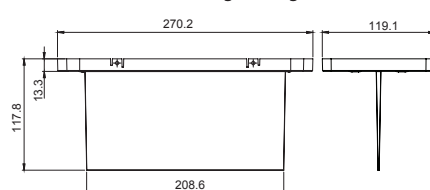

SafeLite Exit Sign Plexiglass