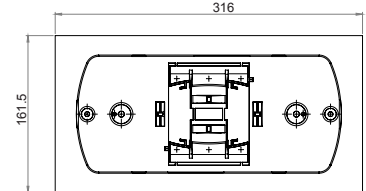

Accessories

SL24A	SL20,4x Adh
SL2CD	SL20,Cone Diffuser
SL2PG	SL20,Protection Grid
SL2PPD	SL20,Plexi Plate,Down
SL2PPDD	SL20,Plexi Plate,DD
SL2PPLR	SL20,Plexi Plate,LR
SL2RB	SL20,RecesBase
SL2WB	SL20,Wall Base

SafeLite Recessed Base