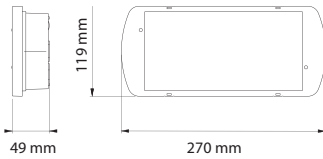

SafeLite

Function	Use either as an emergency luminaire or exit sign
Testing system	Stand Alone
Rest Mode	Possibility to switch off the luminaire when operating on battery mode (TLU)
Housing	Polycarbonate, Glow wire test : 850°C, RAL9003
Type of mounting	Surface Options : Recessed box for concrete, recessed base for ceiling, double sided diffuser, set of 3 adhesive exit legends (L, R, D)
Terminals	up to 1x2,5 mm² per connection
Degree of protection	IK04, IP42 or IP65
Operation Mode	Non Maintained or Maintained & Non Maintained mode selectable
Connection voltage	230V +/- 5% [220V-240V] 50-60Hz
Permissible ambient temperature	+5°C to +40°C
Battery	Ni-Cd
Light source	LED strip
Viewing distance	20m
Insulation class	II
Dimensions in mm	270 x 119 x 49

SafeLite